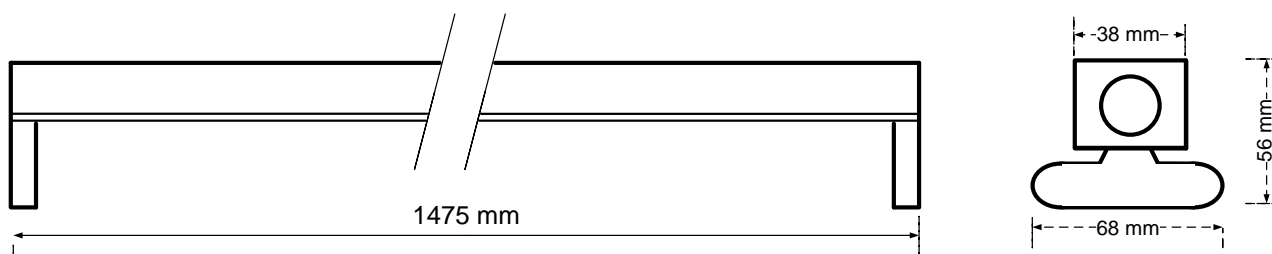

805-045

General Information

Order Code	805-045
Product Description	CYFELCO B T5 2X35
Application	Offices, shops, educational and public centres, etc.
Installation	Ceiling Surface Mounted Luminaire
Luminaire type	Slim Line Batten for T5 Lamps
Light Source	T5 Fluorescent Tube
Number of light sources	2 pcs (not included)
Gear	Vossloh-Schwabe Electronic Ballast (HF)
Dimming	Not Dimmable
Standards	2014/30/EU Electromagnetic Compatibility Directive 2014/35/EU Low Voltage Directive
CE mark	Yes
Warranty	X years

Electrical Data

Lamp Power	35 W
Input voltage	220-240 V
Input Frequency	50-60 Hz
Protection class	Class I

Mechanical Characteristics

Housing Material	Sheet steel 0,5mm
Surface Finish	White powder coating (RAL 9003)
Ingress protection code	IP 20 [Finger-protected]
Mechanical impact protection code	IK03
Dimensions LxWxH	1475x38x56mm

Logistics

Packing	1 pc per resistant carton
Net weight	xx kg
Gross weight	xx kg
Volume	Xx m ³

Dimensional Drawing

ELMASCO INDUSTRIES S.A.

Head Office : 44 K. Palama, 14343 N. Chalkidona, Athens, Greece

Production Plant : Ag. Adrianos, 21100 Nafplio, Greece